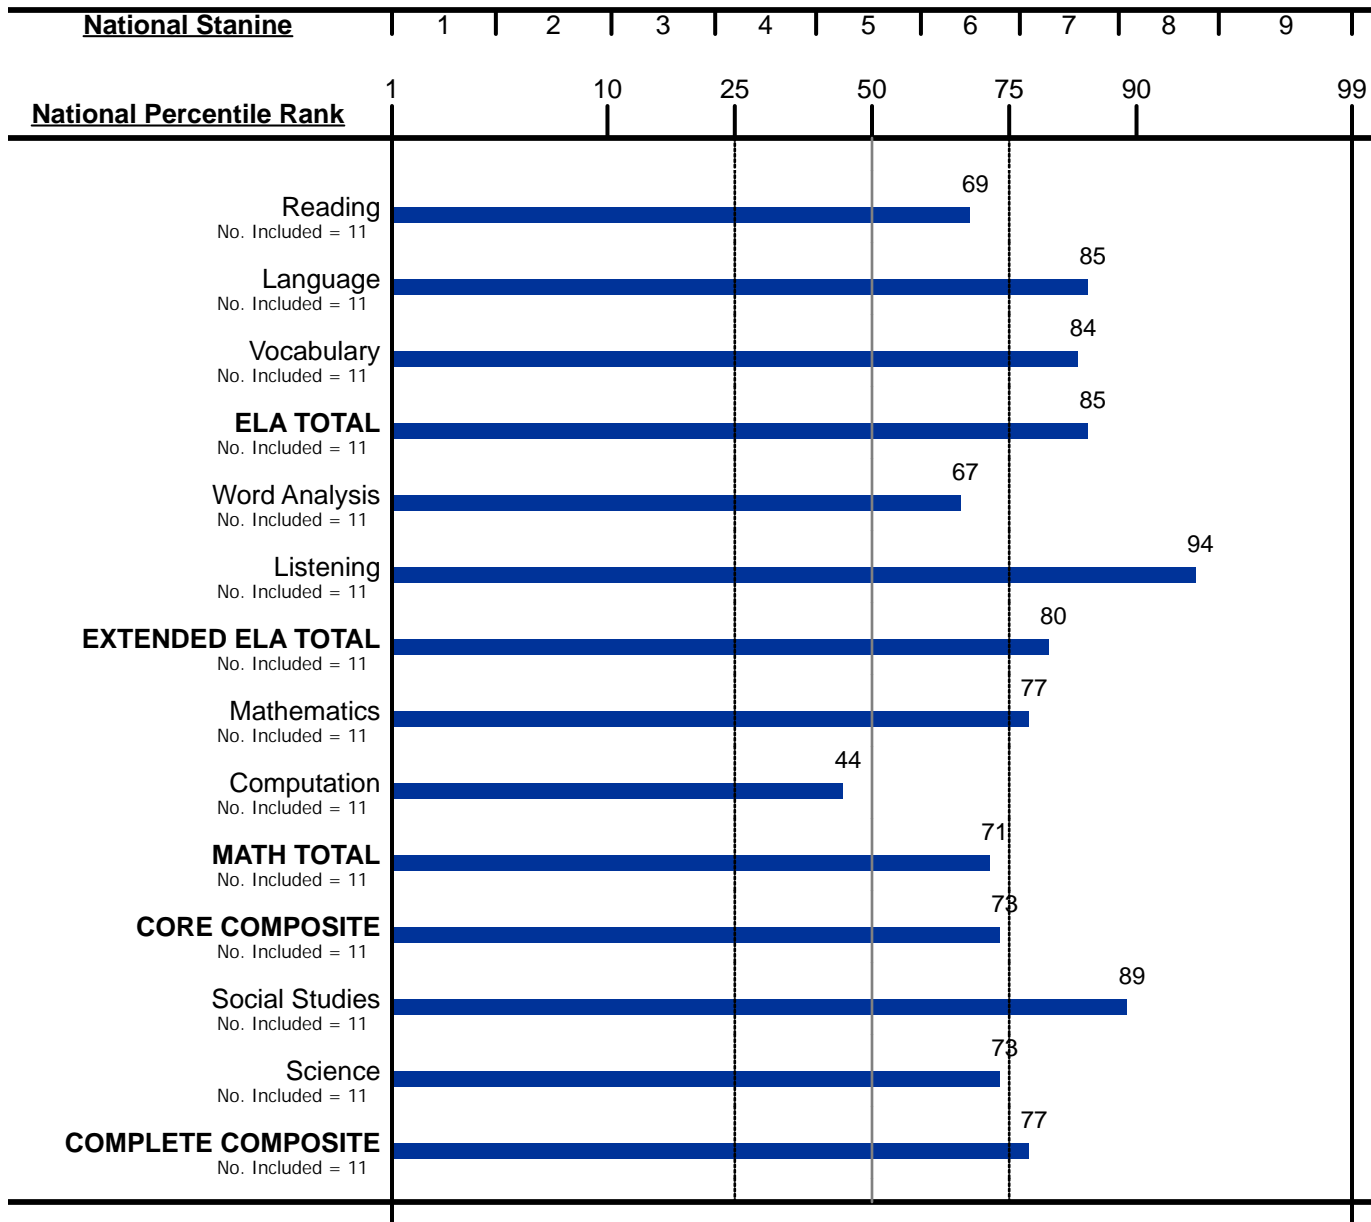

Group Profile for Seeds Of Excellence Ca

Group Code: 0632251

Iowa Assessments™

Form: G

Test Date: 04/15/2024

Norms: Spring 2017

Grade: 1

Level: 7

System: Southeast

Program: A C S I

Bld Grp: Seeds Of Excellence Ca

Students coded in the office use section of answer documents are excluded from group averages

Report Date 8/7/2024

Copyright Riverside Assessments, LLC. All Rights Reserved.