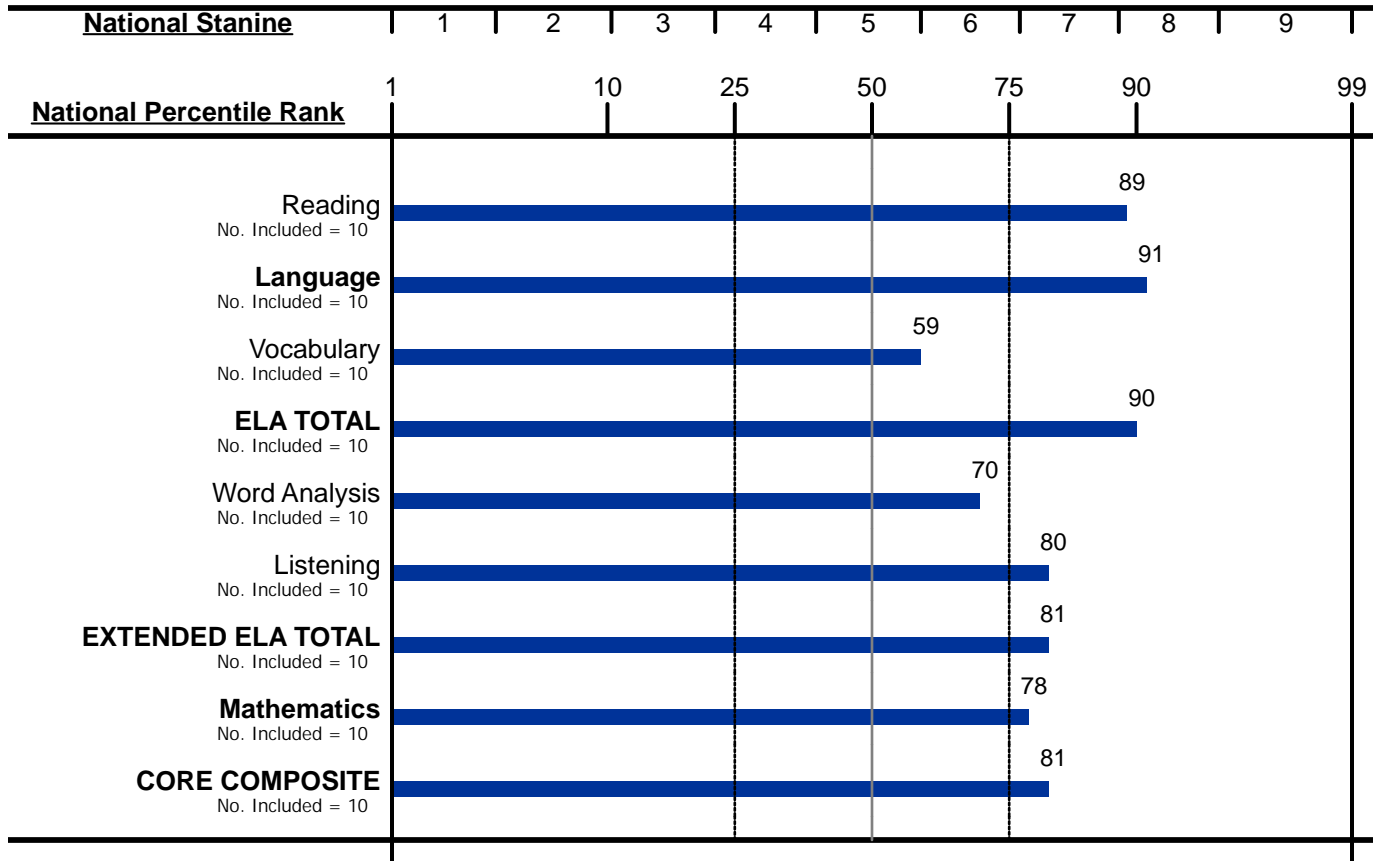

Group Profile for Seeds Of Excellence Ca

Group Code: 0632251

Iowa Assessments™

Form: G

Test Date: 04/15/2024

Norms: Spring 2017

Grade: K

Level: 6

System: Southeast

Program: A C S I

Bld Grp: Seeds Of Excellence Ca

Students coded in the office use section of answer documents are excluded from group averages

Report Date 8/7/2024

Copyright Riverside Assessments, LLC. All Rights Reserved.